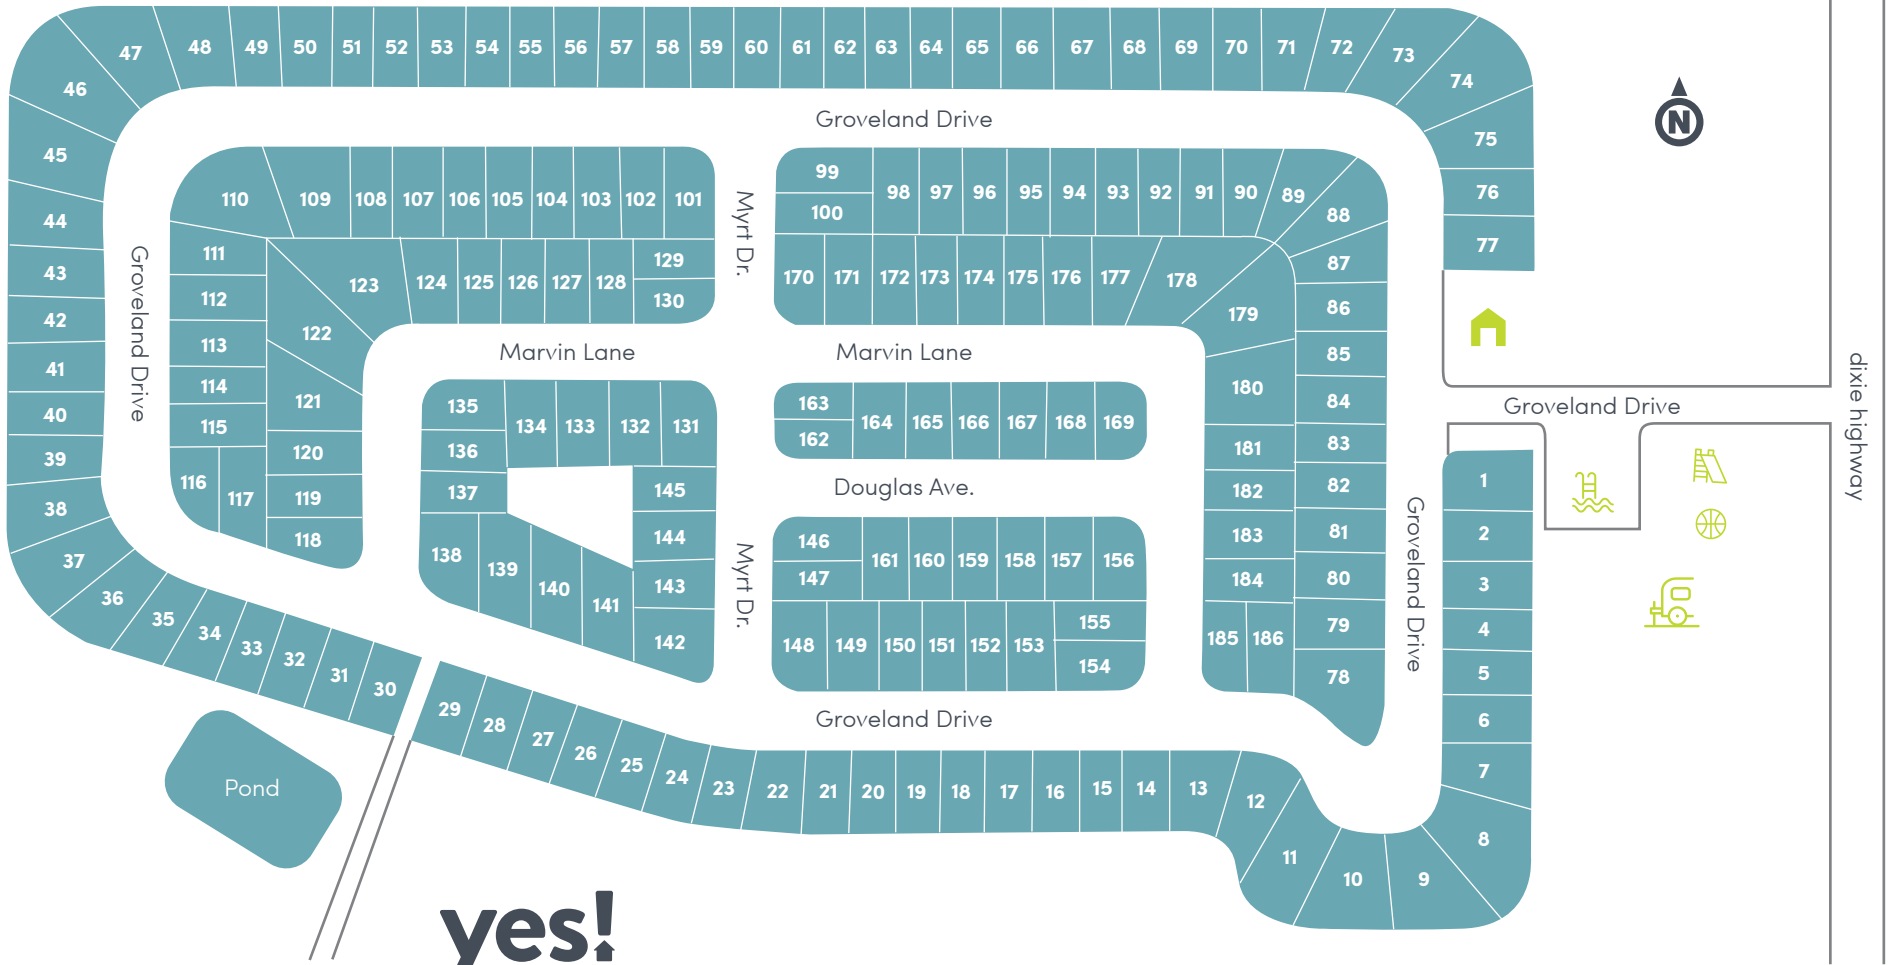

# Groveland Manor

13318 Dixie Highway  
Holly, MI 48442

T : 248.634.9791

Visit us online at:  
[yescommunities.com](http://yescommunities.com)

Number of sites: 186

Amenities:

-  Swimming Pool
-  Clubhouse
-  Playground
-  Basketball Court